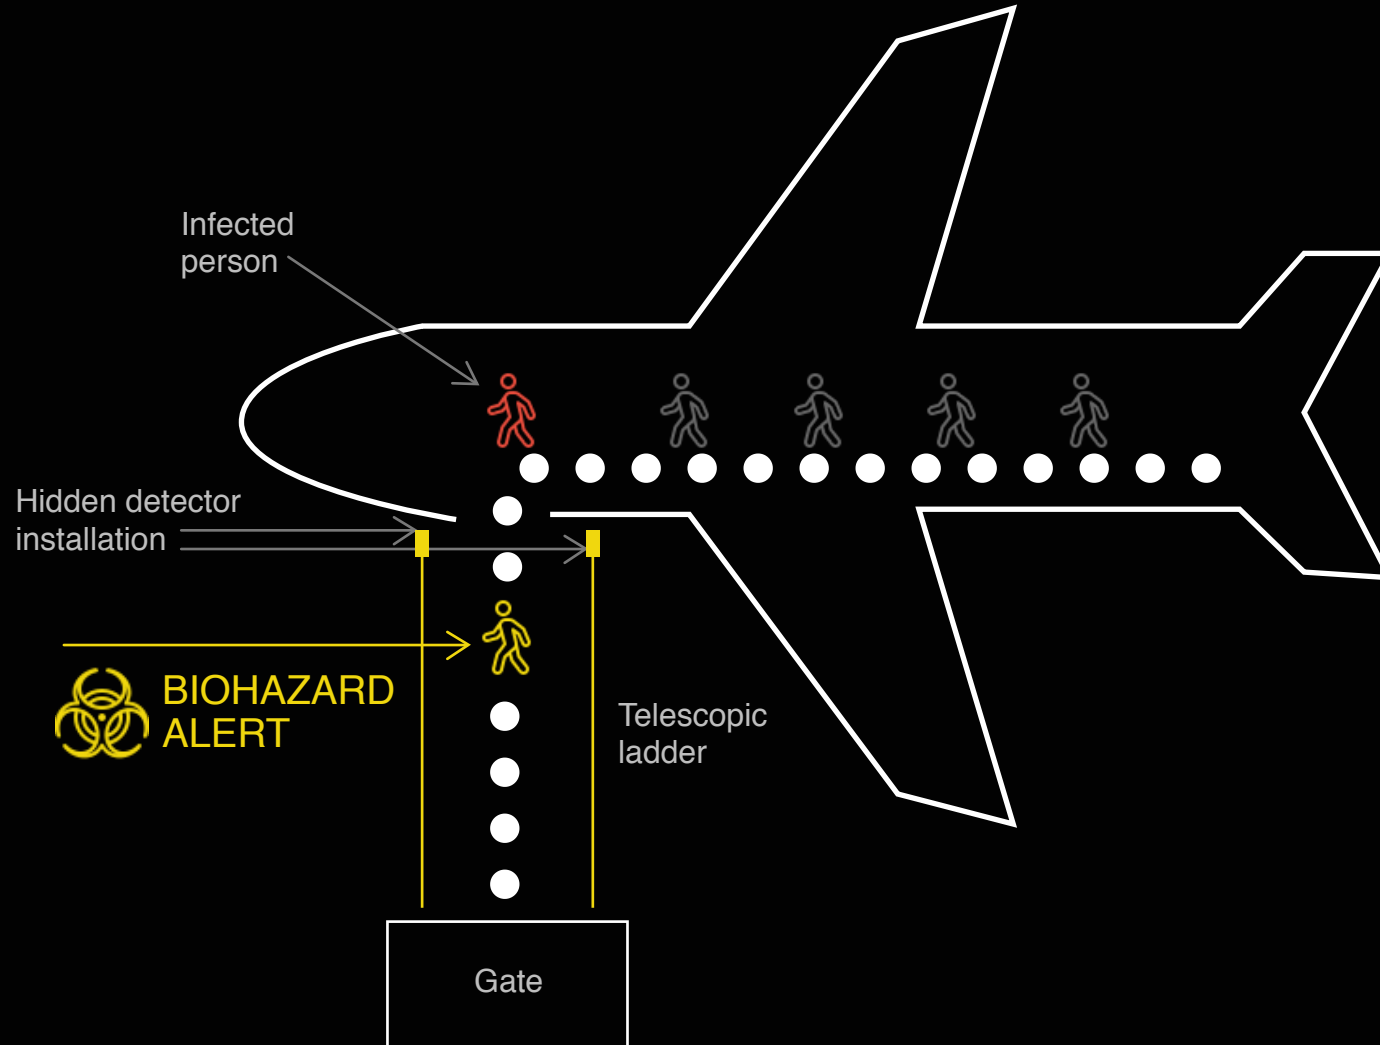

BIOHAZARD DETECTOR AT THE AIRPORT